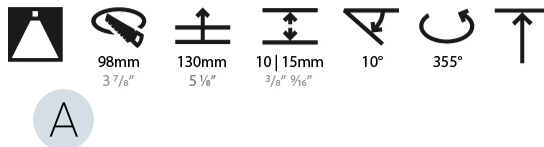

### PHYSICAL

Shape: Round  
 Diameter (mm): 107  
 Diameter (in): 4 3/16  
 Height (mm): 112  
 Height (in): 4 7/16  
 Ceiling Thickness (mm): 10 / 12.5 / 15  
 Ceiling Thickness (in): 3/8 or 1/2 or 9/16  
 Min. Recessing Depth (mm): 130  
 Min. Recessing Depth (in): 5 1/8  
 Light Distribution: Adjustable / Downlight  
 Weight (kg): 0.452  
 Weight (lbs): 1  
 Fixture Finish: SSR / BKV / CWI / CRY / HAB / UFT / ITA / RUA / FTG / MYG / LOD / PUS / FRO / FUP / KIA / POP / BLS / SPG / MEY / GOH / GUM / CHC / COM / ABZ / JAG / OBR / MOS / ROR  
 Fixture Material: Aluminum Die Cast  
 Cut-out Measurements: 98mm / 3 7/8"

### RATINGS AND CERTIFICATIONS

Certified By: Certified for North American Standards  
 IP rating: IP54

112mm 4 7/16"

Ø 95mm 3 3/4"

Ø 107mm 4 3/16"